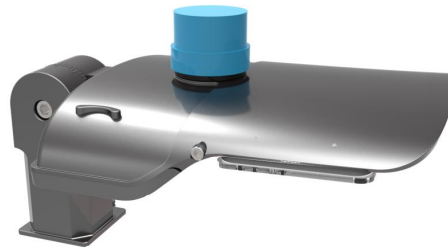

## Generation 4<sup>th</sup> led parking lot light